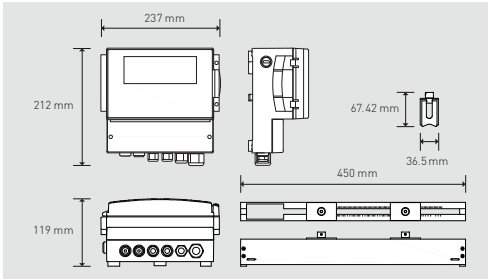

System data

Transit time ultrasonic flow meter: a non-invasive way of measuring.

U3000/U4000 Product Features

- Flow range: 0.1m/sec to 20m/sec bi-directional
- Display: 64 x 240 pixels graphic display
- Programming is password protected
- Power: 86V to 264V AC
  Optional 24V a.c./d.c. 1A max.
- Languages EN, DE, FR, RU, SWE, IT, SP, P, NO, DEN
- Accuracy: +/- 0.5% to +/- 3% dep. on pipe size for flow rate > 0.2m/s